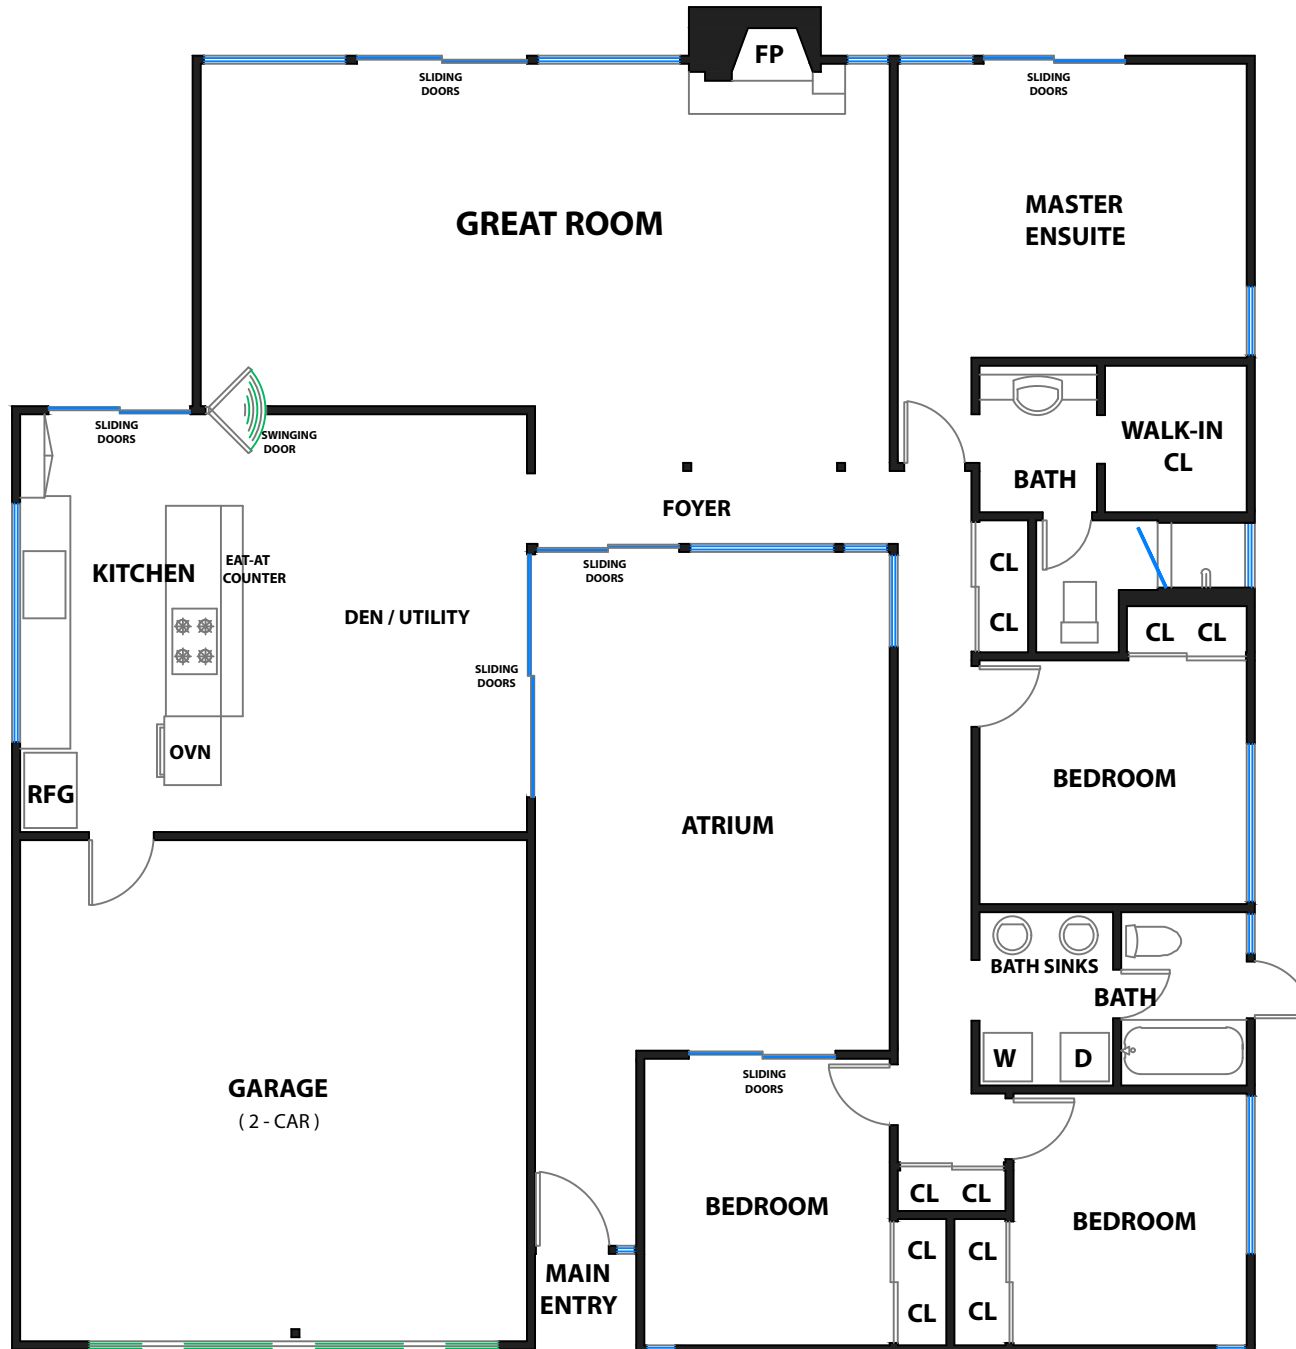

5426 GREENRIDGE ROAD

CASTRO VALLEY, CALIFORNIA

RENDERING BY OPEN HOMES PHOTOGRAPHY
ALL MEASUREMENTS ARE APPROXIMATE. WHILE DEEMED RELIABLE, NO INFORMATION
ON THESE FLOOR PLANS SHOULD BE RELIED UPON WITHOUT INDEPENDENT VERIFICATION.